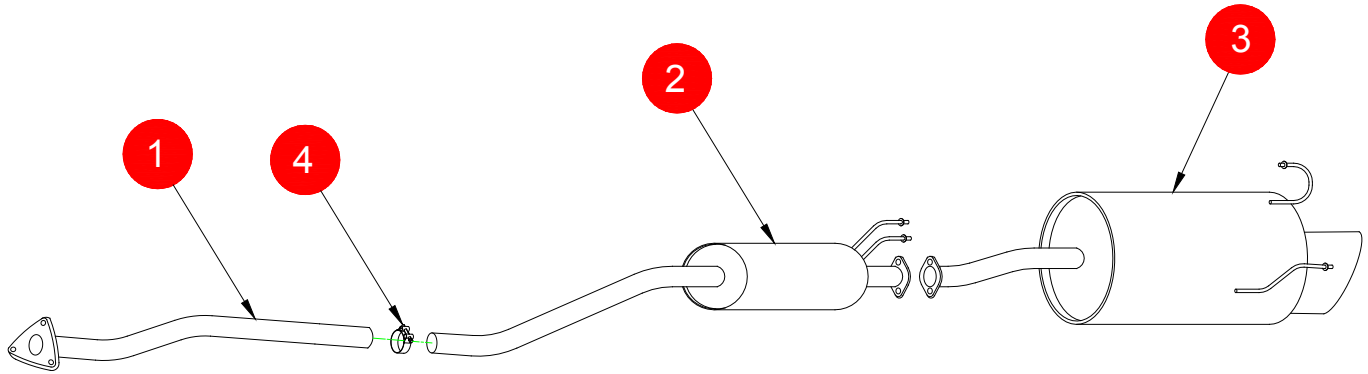

CAR	Hond Civic Type R EP3	PART NO.	SHD005
YEAR	01-05	FIT KITS	001FK
NOTES	Use O.E springs and bolts to fit the Scorpion system	FEATURES	Pipe diameter:- 50mm/2"

NO.	PART NO.	DESCRIPTION	QTY
1	157HA/1	Front Pipe	1
2	157HA/2	Centre Silencer	1
3	158HA53	Rear Silencer	1
<b>Fit Kit</b>			
4	Z016.10002	51-55mm Clamp	1